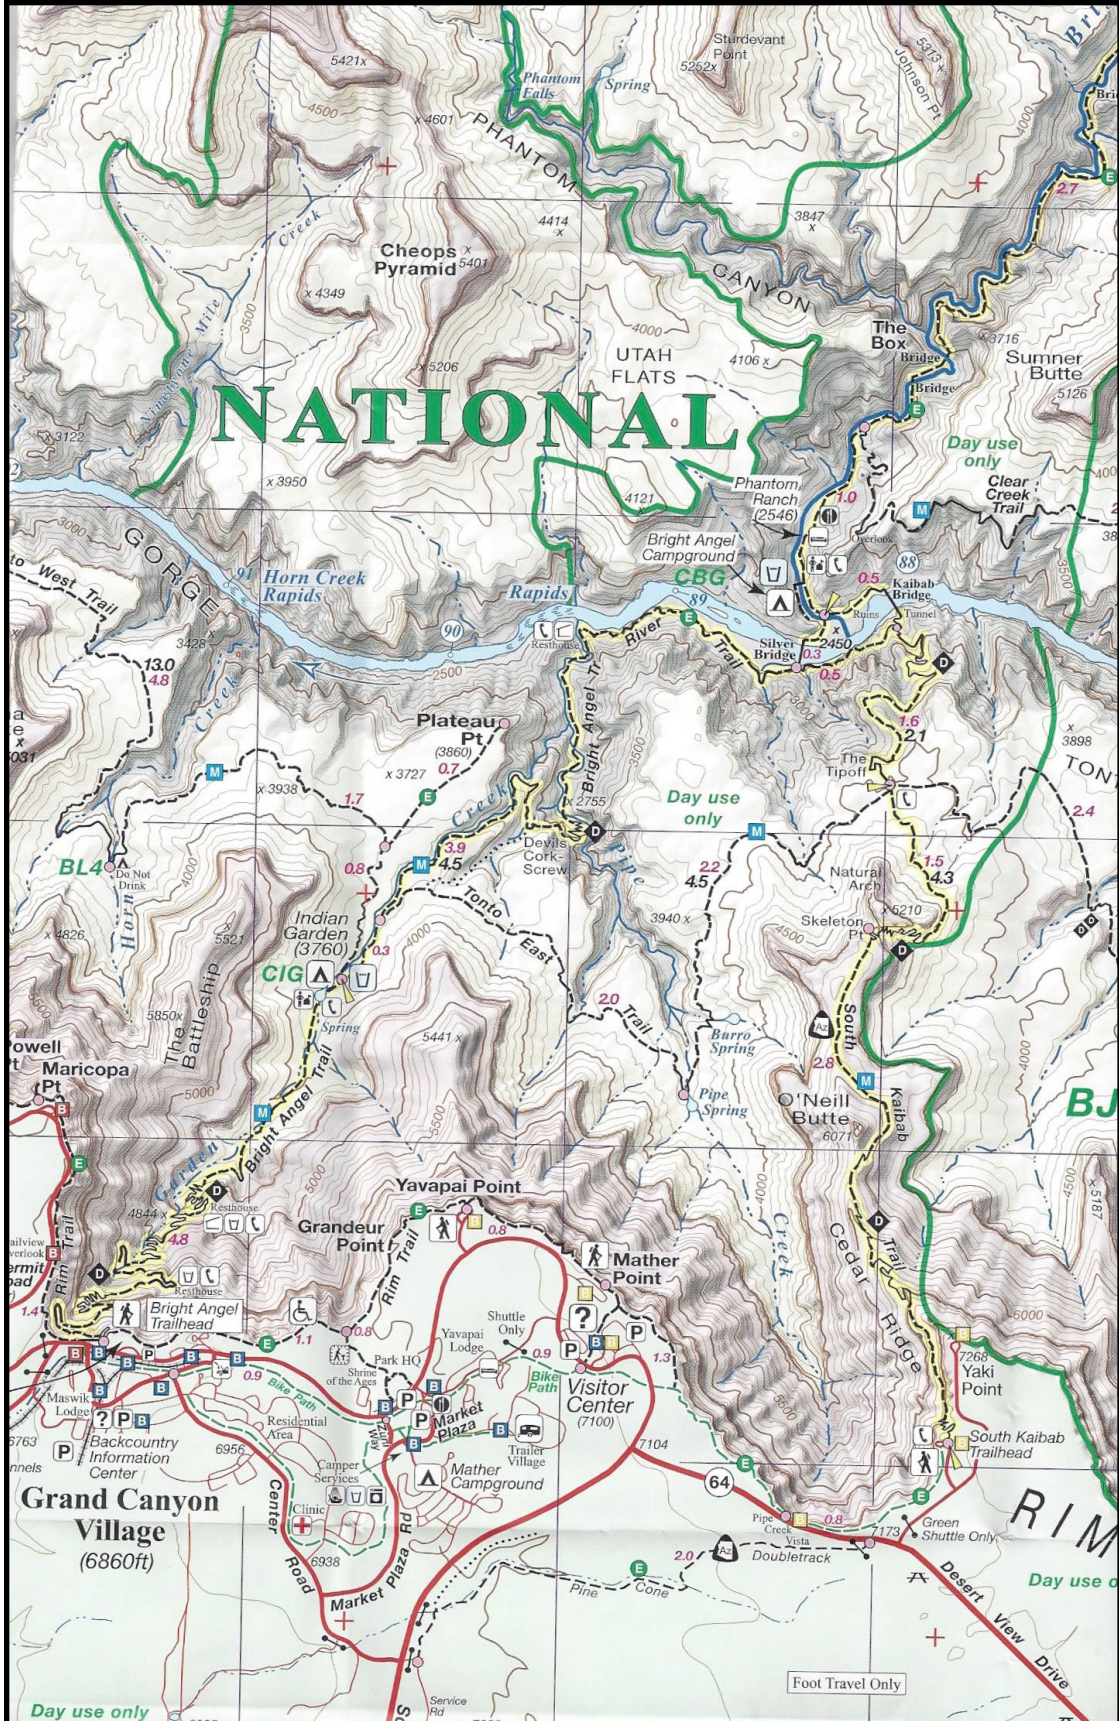

The Wildland Trekking Company

Rim to Rim. GCC. MAGCC. Phantom Ranch. Indian Garden, Cremation, SK/BA/NK day hikes

The Wildland Trekking Company

Rim to Rim. GCC. MAGCC. Phantom Ranch. Indian Garden, Cremation, SK/BA/NK day hikes