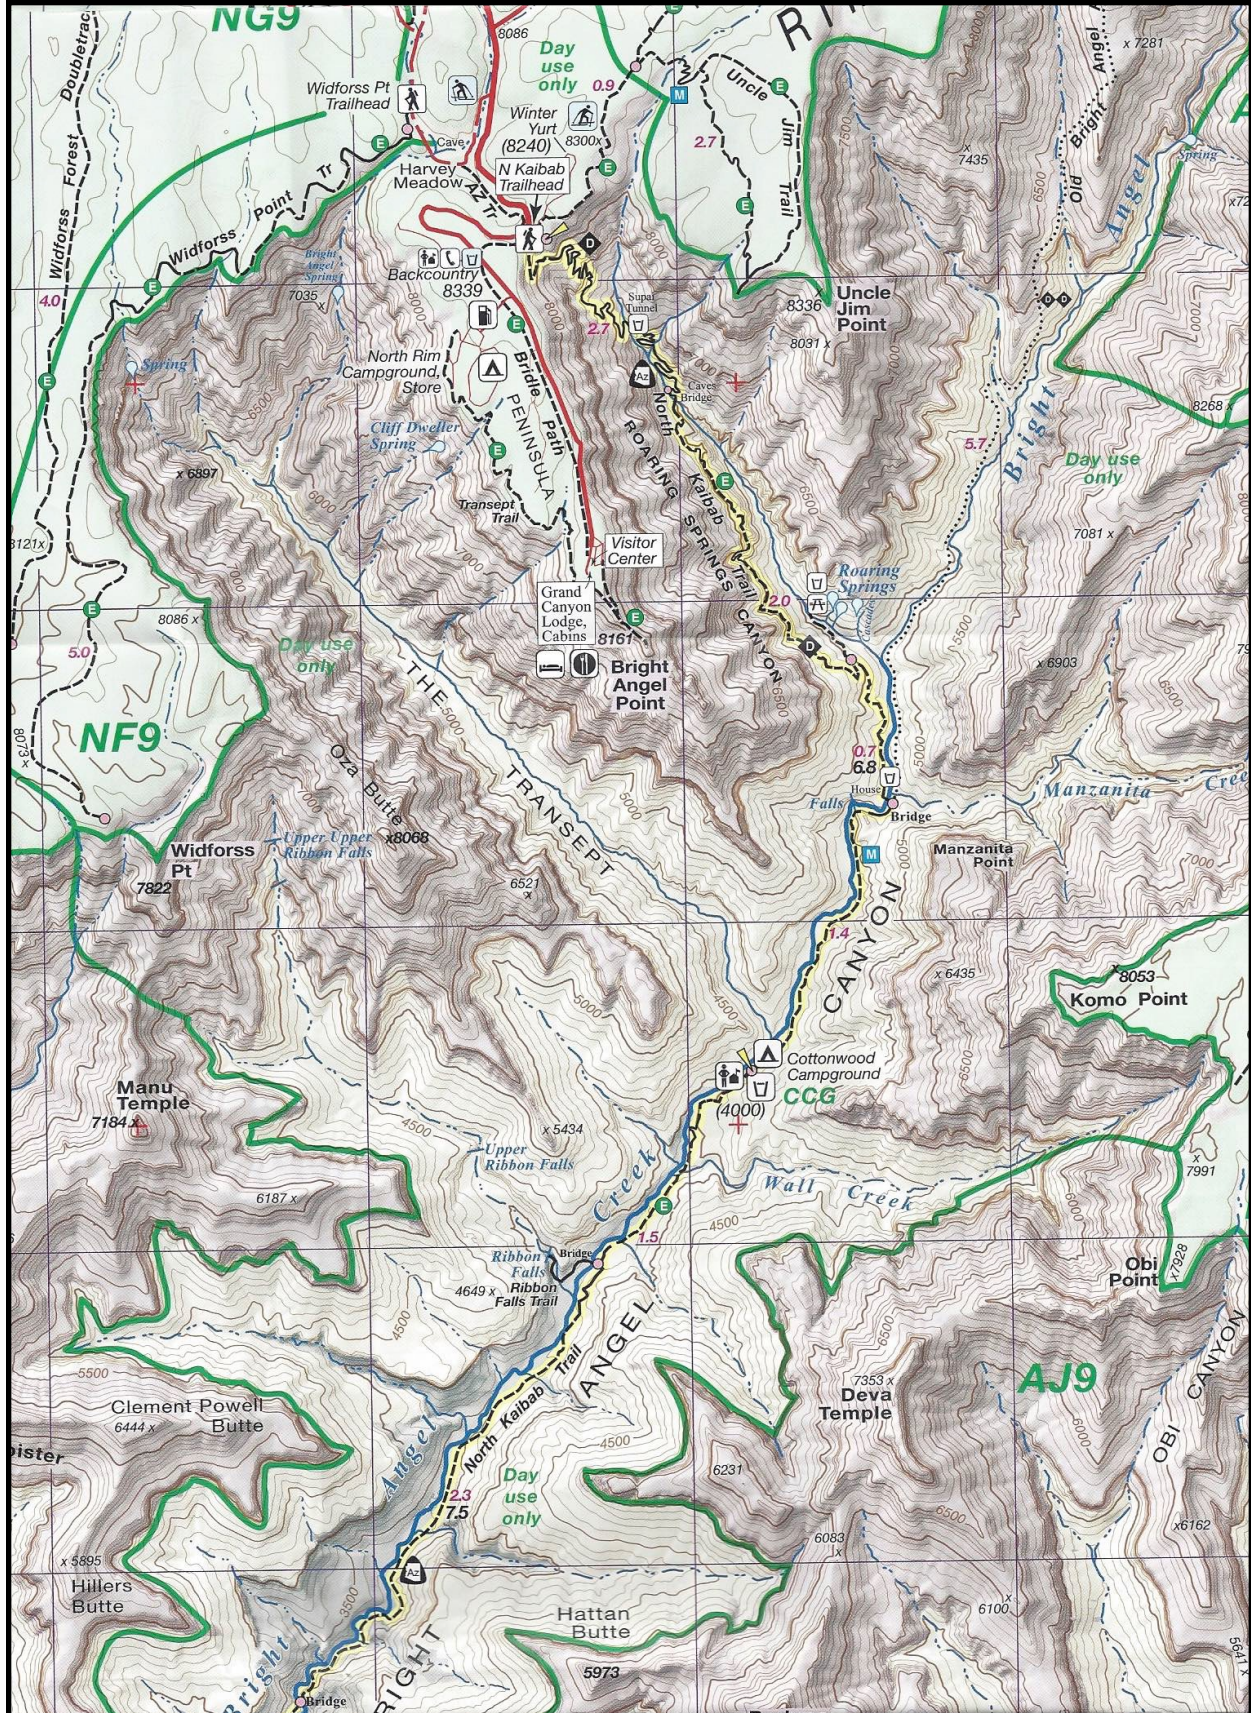

The Wildland Trekking Company

Rim to Rim. GCC. MAGCC. Phantom Ranch. Indian Garden, Cremation, SK/BA/NK day hikes

The Wildland Trekking Company

Rim to Rim. GCC. MAGCC. Phantom Ranch. Indian Garden, Cremation, SK/BA/NK day hikes